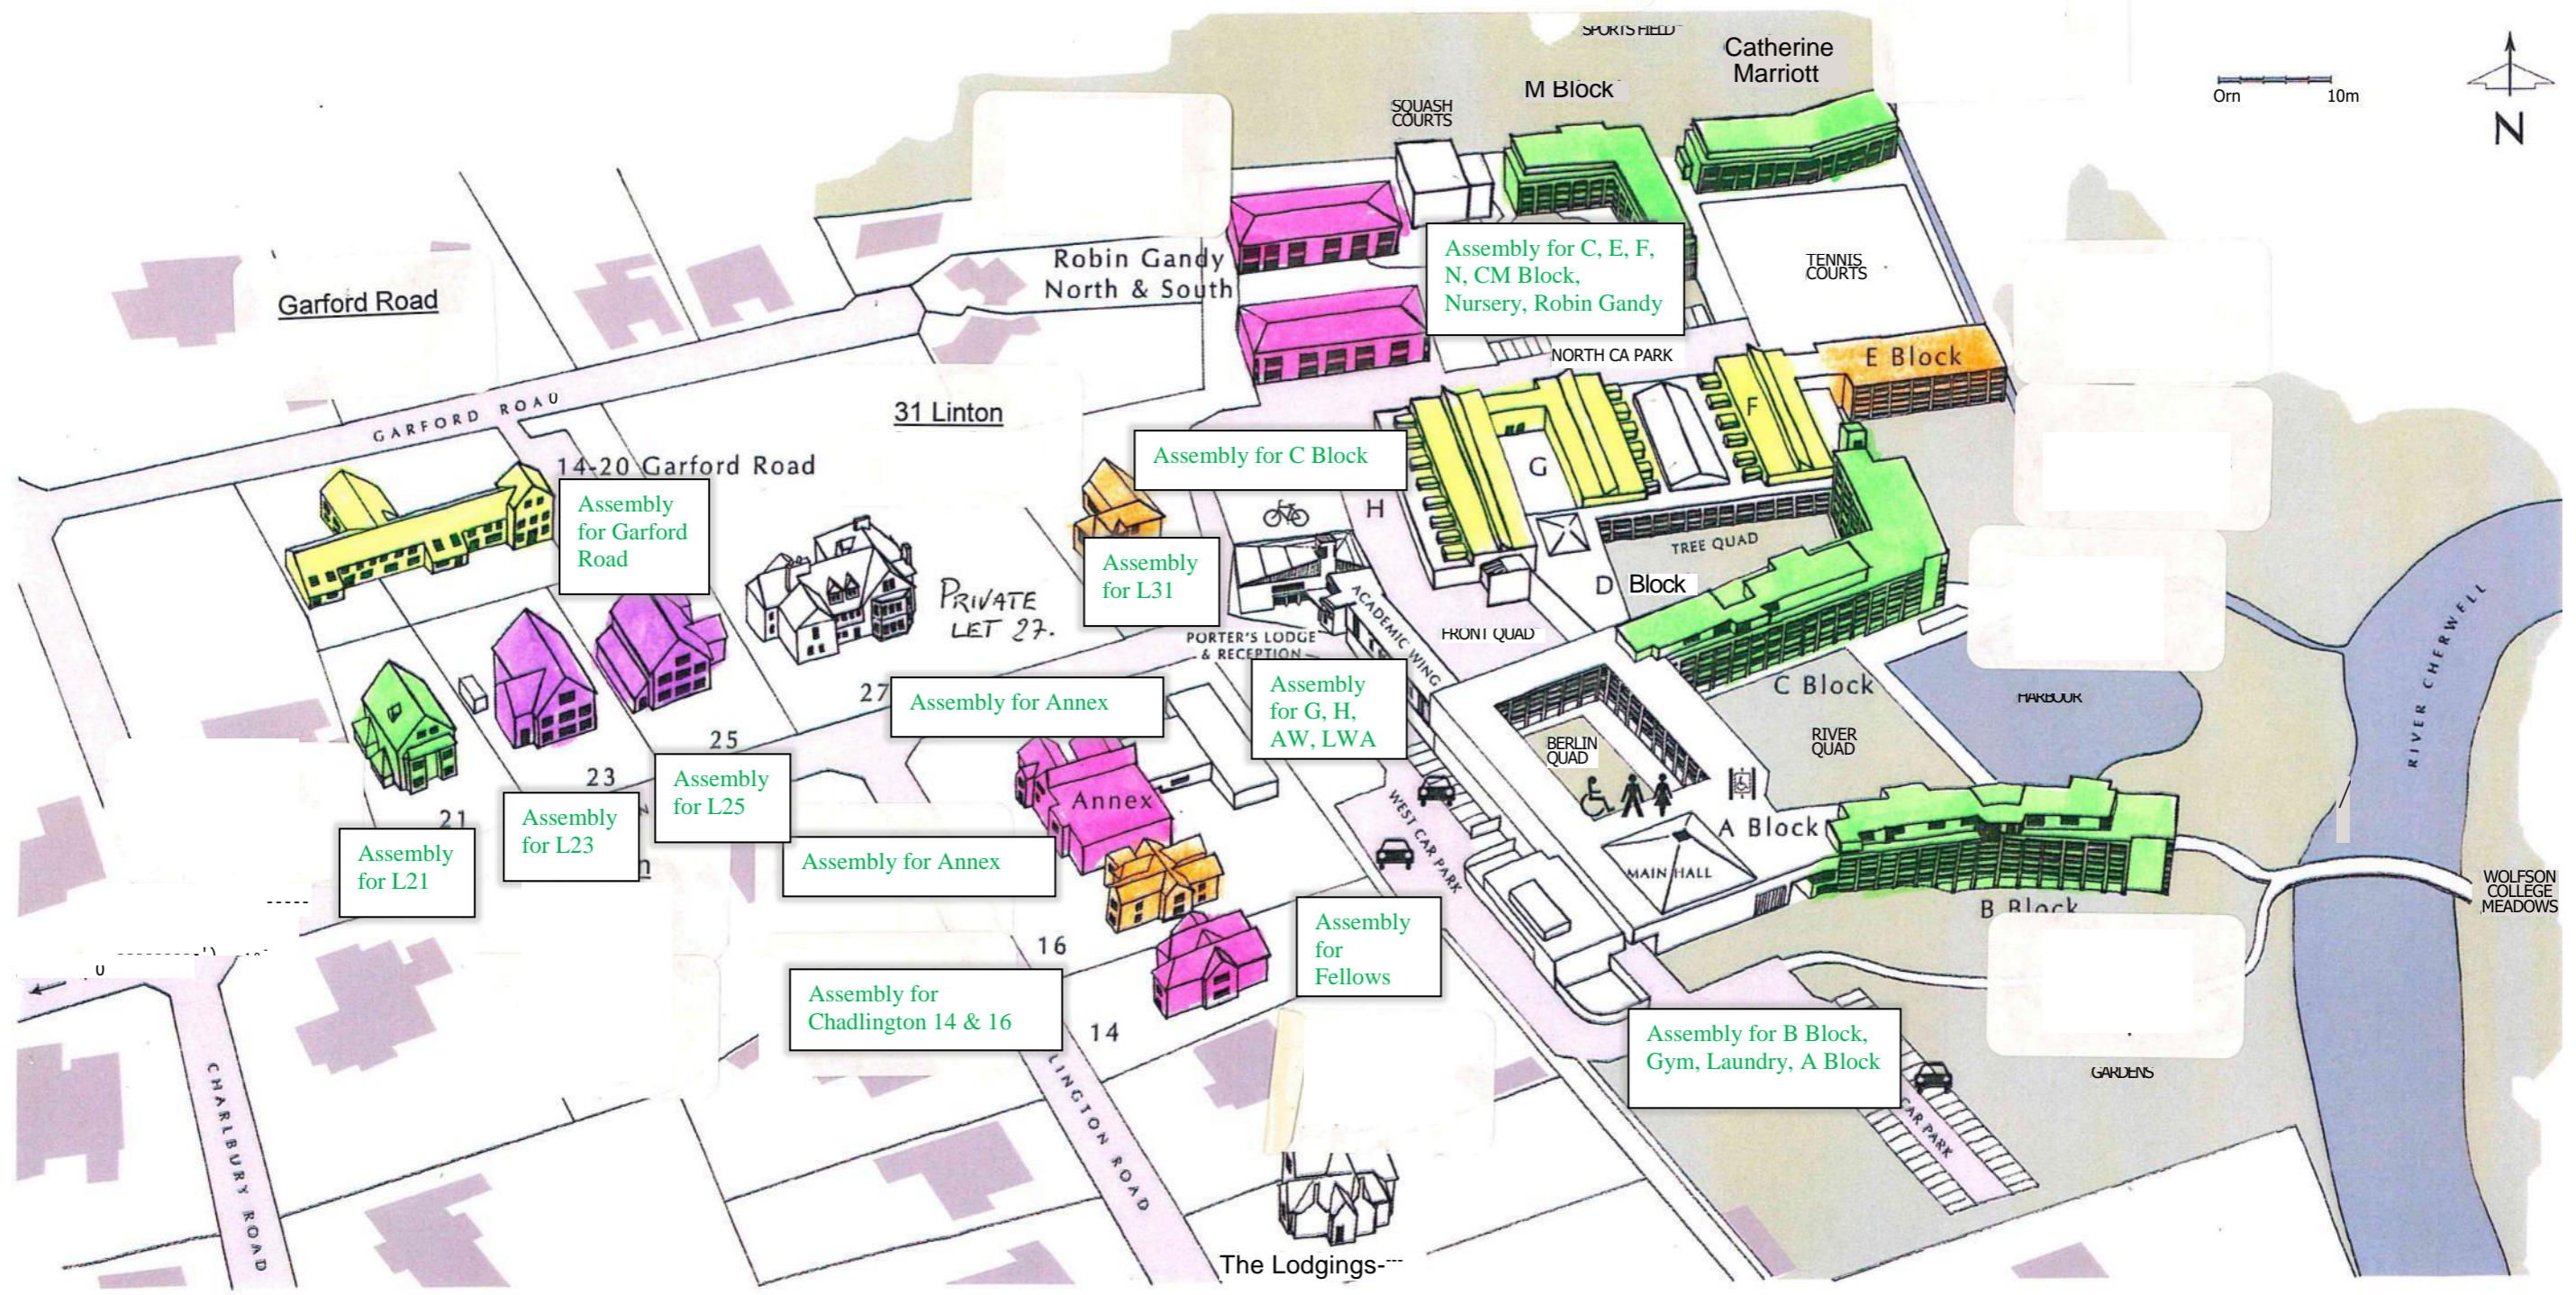

# Wolfson College Fire Assembly Points

0m 10m

- College Property
- Surrounding Buildings
- Toilets

- Cycle Racks
- Parking
- Lift

- Single only
- Mix — single & couples
- Family only
- Couples only
- Mix — single & family